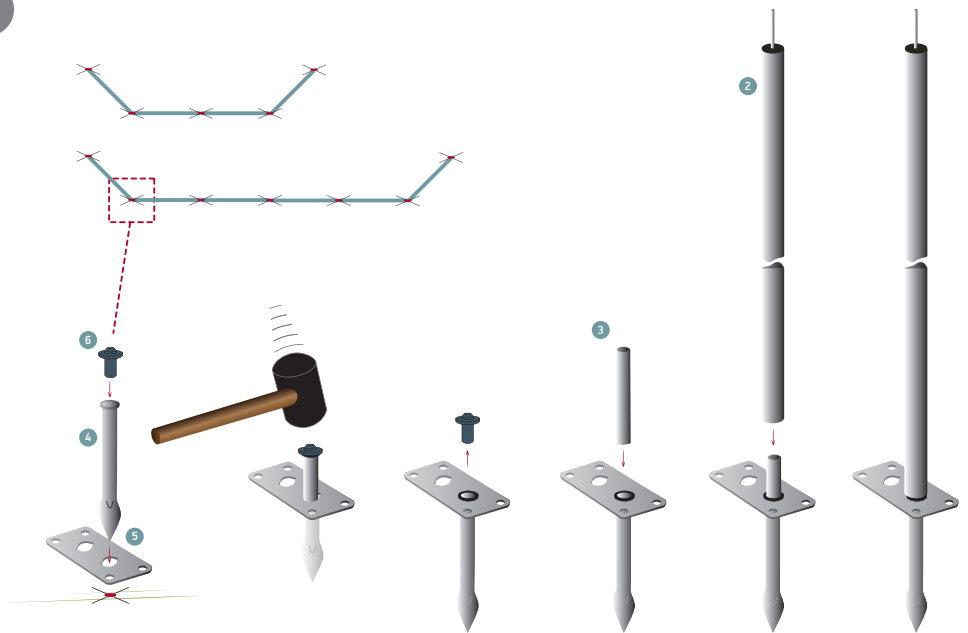

	Description	4 Side pcs.	6 Side pcs.
	Ø 22 mm x 1140 mm	4	6
	Ø 28 mm x 1140 mm	5	7
	Ø 25 mm x 490 mm	5	7
	Ø 28 mm x 295 mm	5	7
	Mega Stabilo Plate	5	7
	Stabilo Mega Helping Tool	1	1
	Top connector	1	1

MEGA 6 Side

MEGA 4 Side

Extra, not included

1

2

3

4