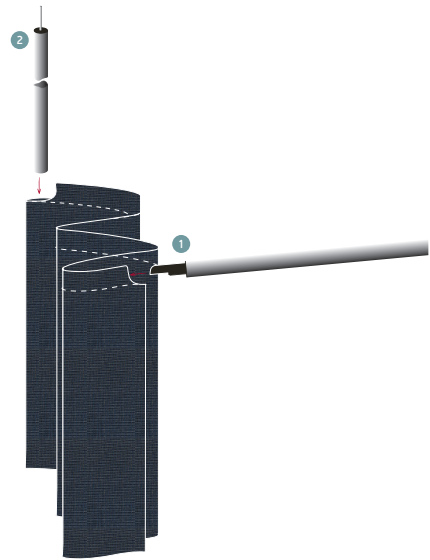

	Description	4 Side pcs.	6 Side pcs.
	Ø 22 mm x 1140 mm	4	6
	Ø 28 mm x 1140 mm	5	7
	Ø 25 mm x 490 mm	5	7
	Ø 28 mm x 295 mm	5	7
	Mega Stabilo Plate	5	7
	Stabilo Mega Helping Tool	1	1
	Top connector	1	1

MEGA 6 Side

MEGA 4 Side

Extra, not included

1

2

3

4