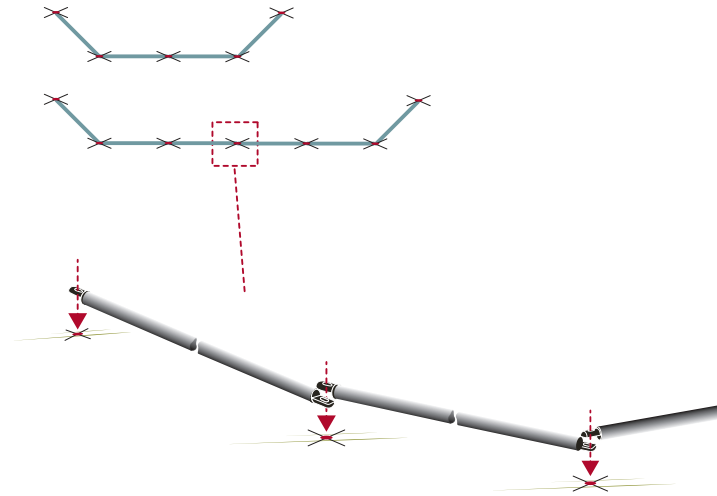

	Description	4 Side pcs.	6 Side pcs.
	Ø 22 mm x 1140 mm	4	6
	Ø 28 mm x 1140 mm	5	7
	Ø 25 mm x 490 mm	5	7
	Ø 28 mm x 295 mm	5	7
	Mega Stabilo Plate	5	7
	Stabilo Mega Helping Tool	1	1
	Top connector	1	1

MEGA 6 Side

MEGA 4 Side

Extra, not included

1

2

3

4