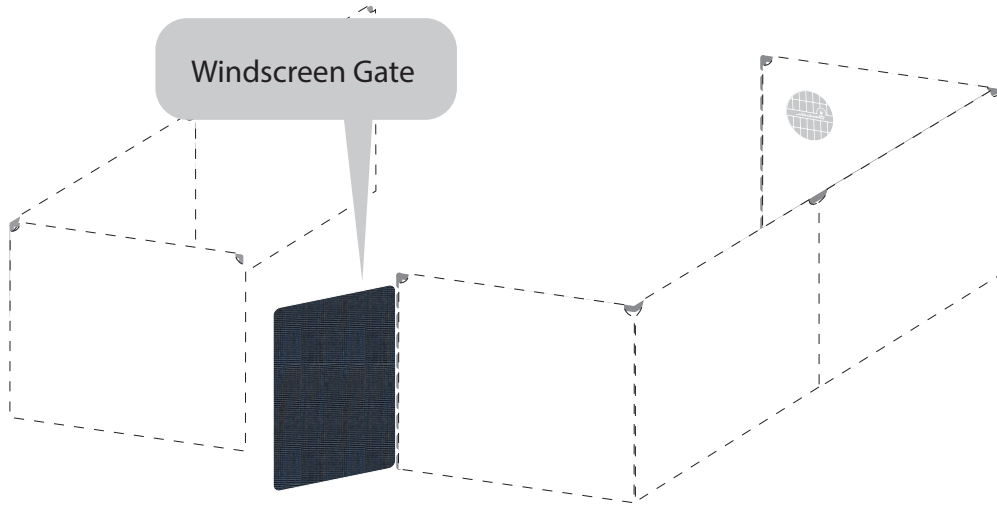

	Description	4 Side pcs.	6 Side pcs.
	Ø 22 mm x 1140 mm	4	6
	Ø 28 mm x 1140 mm	5	7
	Ø 25 mm x 490 mm	5	7
	Ø 28 mm x 295 mm	5	7
	Mega Stabilo Plate	5	7
	Stabilo Mega Helping Tool	1	1
	Top connector	1	1

MEGA 6 Side

MEGA 4 Side

Extra, not included

1

2

3

4