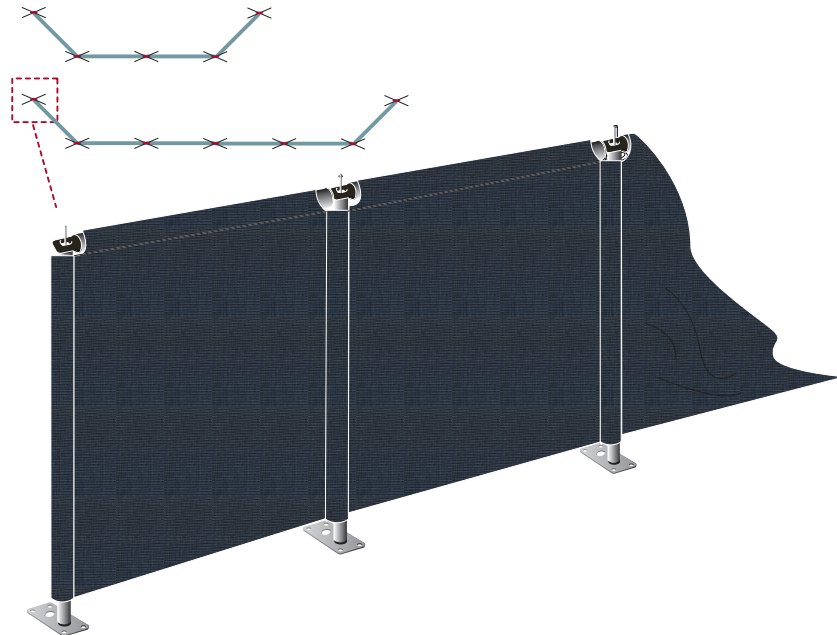

	Description	4 Side pcs.	6 Side pcs.
	Ø 22 mm x 1140 mm	4	6
	Ø 28 mm x 1140 mm	5	7
	Ø 25 mm x 490 mm	5	7
	Ø 28 mm x 295 mm	5	7
	Mega Stabilo Plate	5	7
	Stabilo Mega Helping Tool	1	1
	Top connector	1	1

MEGA 6 Side

MEGA 4 Side

Extra, not included

1

2

3

4